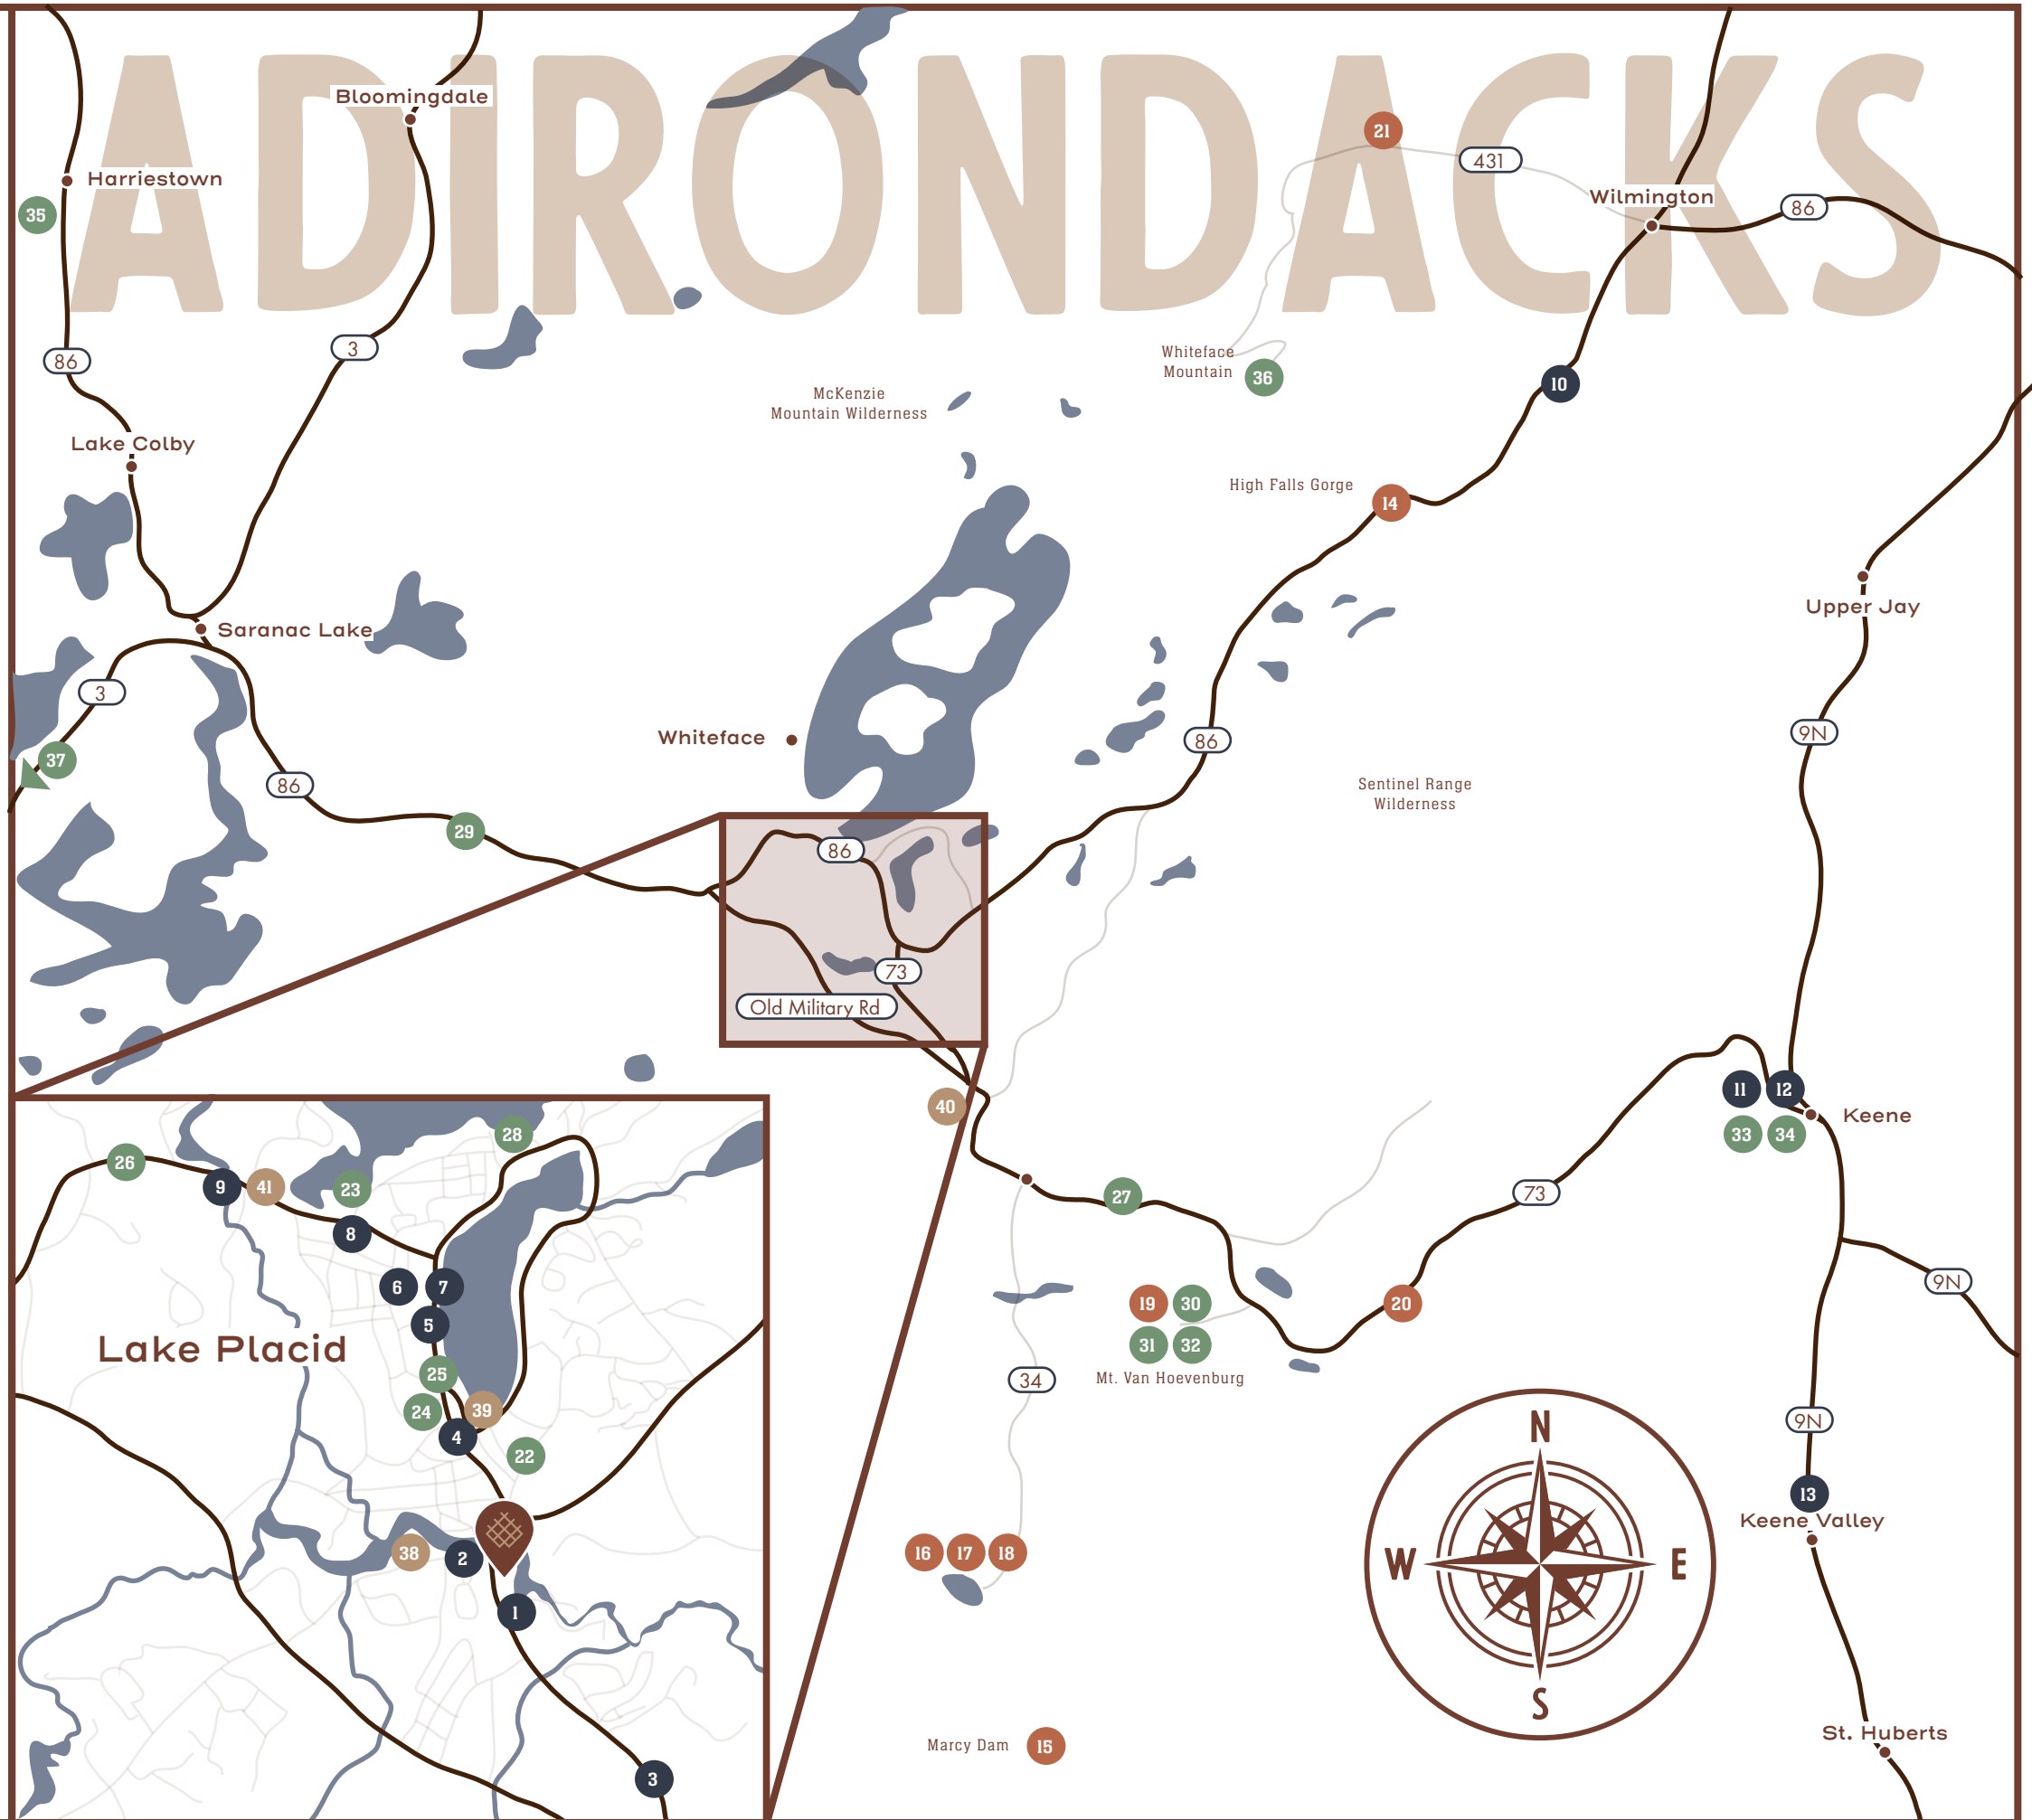

EXPLORE

21. Cobble Lookout Trailhead
  Wilmington, NY, 25 min
22. Lake Placid Golf Club
  Lake Placid, NY, 2 min
23. Captain Marneys Boat Rental
  Lake Placid, NY, 5 min
24. Thunder Mountain Dogsledding Tours
  Office of Sustainable Tourism
  Lake Placid, NY, 5 min
25. Adirondack Foot Sanctuary
  Lake Placid, NY, 5 min
26. Healing Elements
  Lake Placid, NY, 5 min
27. Experience Outdoors
  Lake Placid, NY, 5 min
28. Lake Placid Marina & Boat Tours
  Lake Placid, NY, 10 min
29. Wiley's Flies
  Ray Brook, NY, 10 min
30. Mt. Van Hoevenberg Recreation Area
  Lake Placid, NY, 12 min
31. Lake Placid Bobsled Experience
  Lake Placid, NY, 12 min
32. Cliffside Coaster
  Lake Placid, NY, 12 min
33. Alpine Adventures, Inc.
  Keene, NY, 20 min
34. Dartbrook South
  Keene, NY, 20 min
35. Emerald Springs Ranch
  Saranac Lake, NY, 20 min
36. Whiteface Mountain
  Wilmington, NY, 35 min
37. The Wild Center
  Tupper Lake, NY, 40 min

ARTS & CULTURE

38. L.P. North Elba Historical Society
  Lake Placid, NY, 1 min
39. L.P. Winter Olympic Museum
  Lake Placid, NY, 3 min
40. John Brown Farm Historic Site
  Lake Placid, NY, 4 min
41. Center for the Arts
  Lake Placid, NY, 6 min